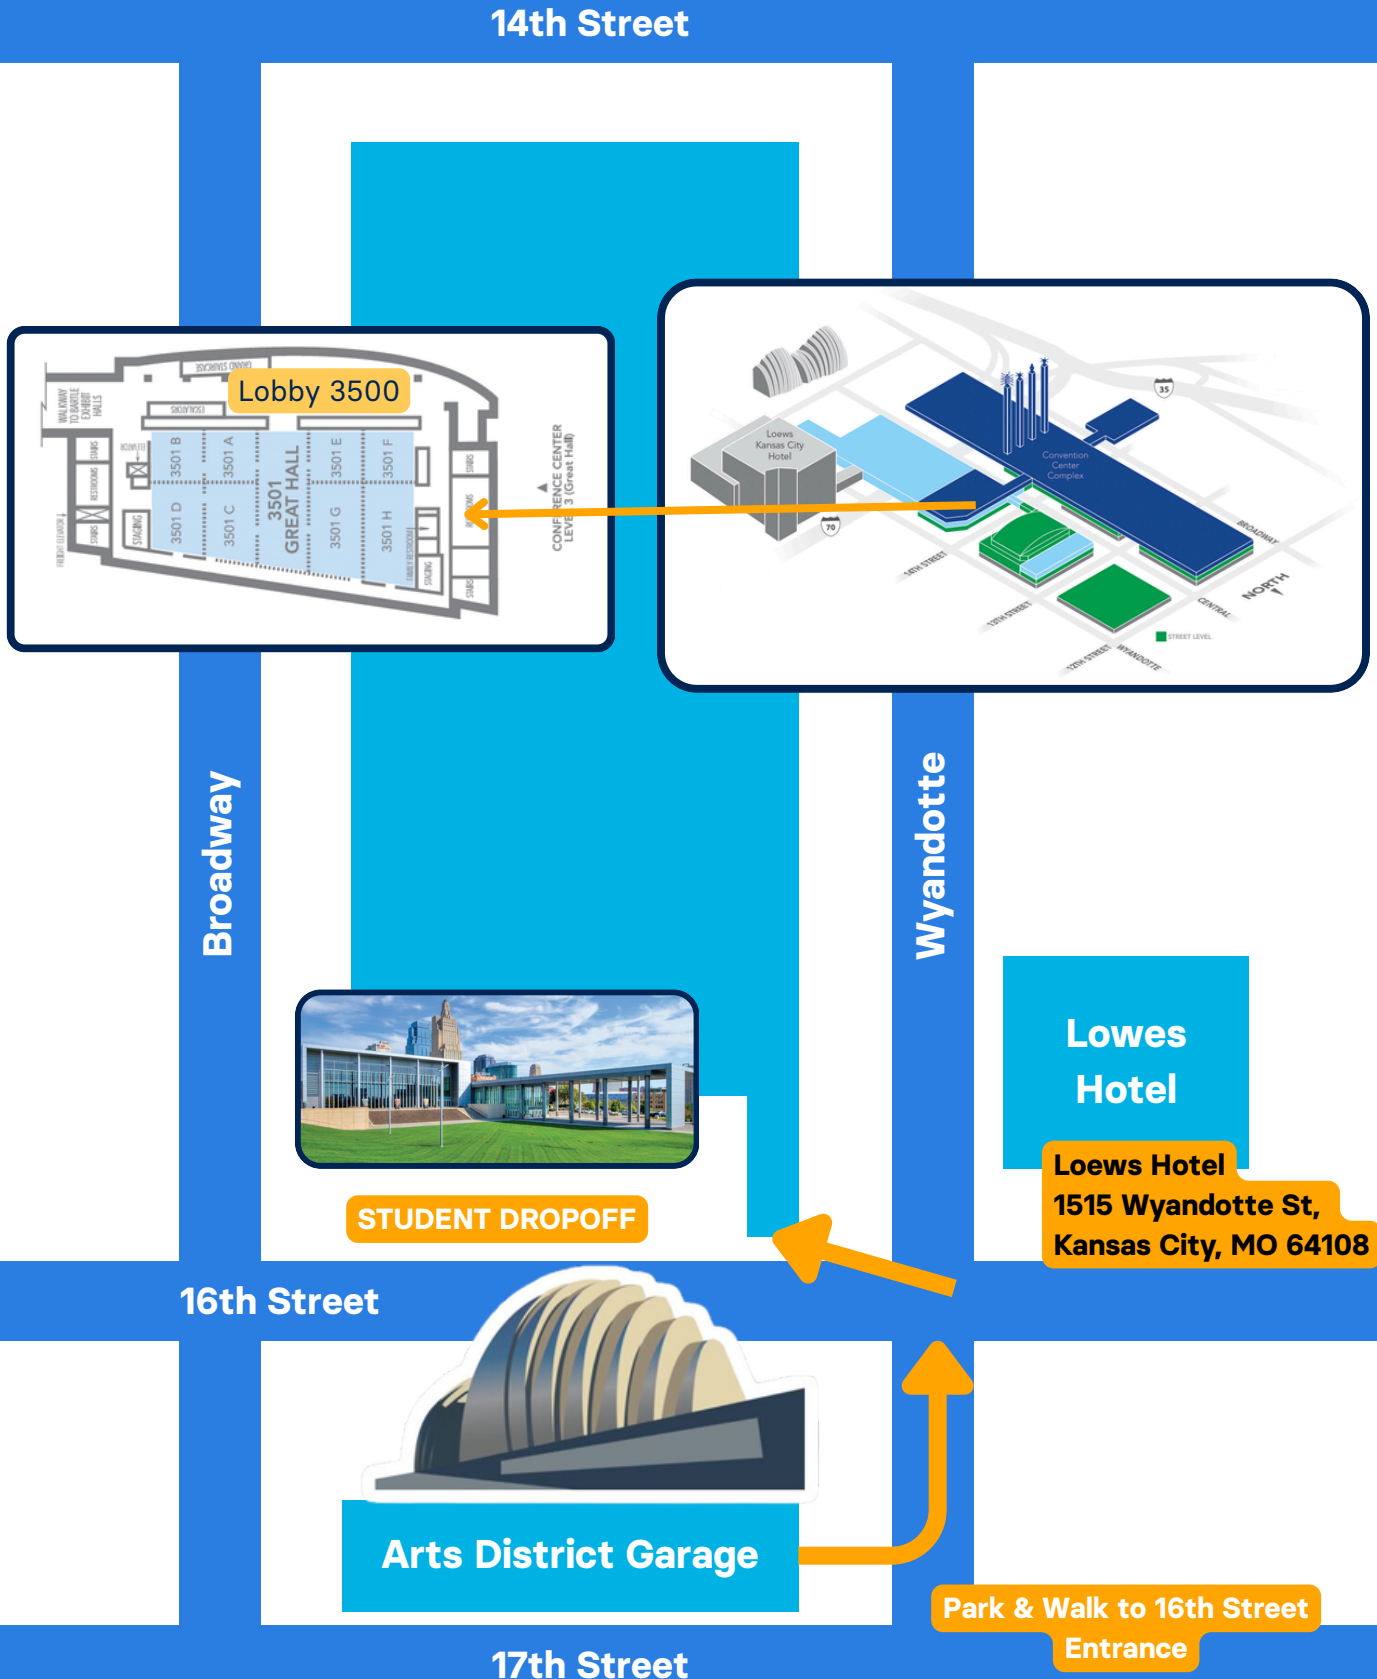

PARKING & WAYFINDING TO SUMMIT:

Park in the Arts Garage - 287 W 17 St, Kansas City, MO 64108 - Parking Voucher at Check-In
Enter Convention Center at 16th Street Entrance (near Lowes Hotel)

Follow Signs to Lobby 3500

If you're getting dropped off
- Give them the Loews
Address / Entrance to
Convention Center is across
the Street from Loews

When you walk in you'll see a
big KC Heart - Walk up the
stairs and down the hallway
until you see a RWL Banner

Follow Signs to Lobby 3500