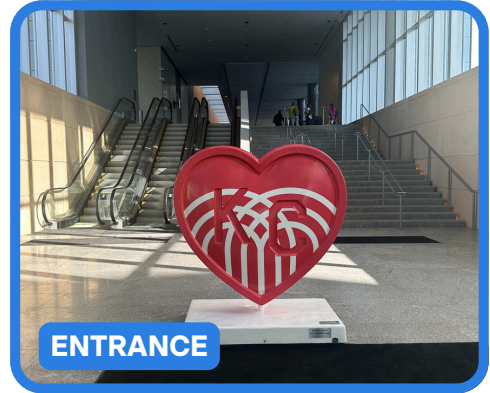

PARKING & WAYFINDING TO SUMMIT:

Park in the Arts Garage - 287 W 17 St, Kansas City, MO 64108 - Parking Voucher at Check-In
Enter Convention Center at 16th Street Entrance (near Lowes Hotel)

Follow Signs to Lobby 3500

If you're getting dropped off
- Give them the Loews
Address / Entrance to
Convention Center is across
the Street from Loews

When you walk in you'll see a
big KC Heart - Walk up the
stairs and down the hallway
until you see a RWL Banner

Follow Signs to Lobby 3500