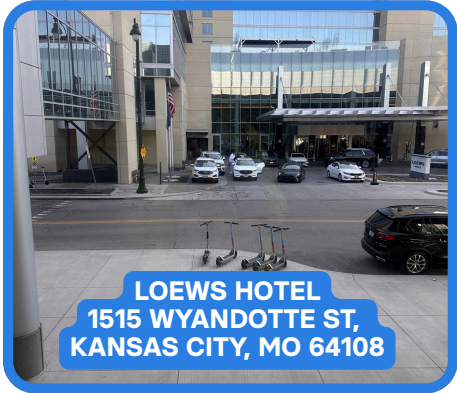

PARKING & WAYFINDING TO SUMMIT:

Park in the Arts Garage - 287 W 17 St, Kansas City, MO 64108 - Parking Voucher at Check-In
Enter Convention Center at 16th Street Entrance (near Lowes Hotel)

Follow Signs to Lobby 3500

If you're getting dropped off
- Give them the Loews
Address / Entrance to
Convention Center is across
the Street from Loews

When you walk in you'll see a
big KC Heart - Walk up the
stairs and down the hallway
until you see a RWL Banner

Follow Signs to Lobby 3500